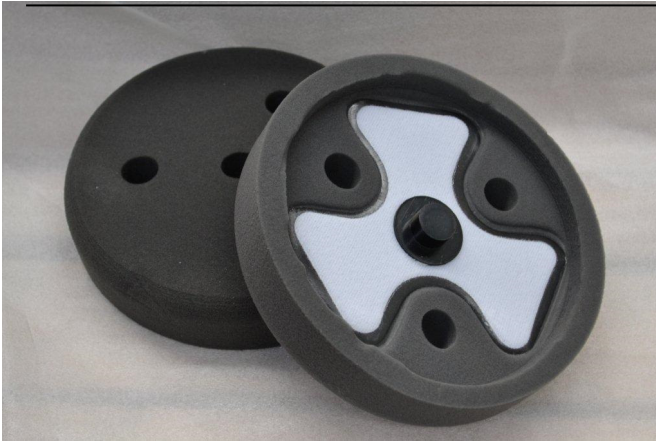

STOCK CLEARANCE OFFERS UPDATED AUGUST 2023

**BUFF & SHINE 825GT
RECESSED BACK BLACK
FINISHING PAD**
99P (DOWN FROM £4.00)

The patented Center Tee System will provide the end user with fast easy pad loading and centering every time. The Center Tee is permanently mounted to the pad and can't get lost like plastic centering tubes. Our Center Tee Recessed Ventilated Foam Pads have quality hook & loop material with a straight down recessed cup for extra protection. We have a wide range of durable open cell foams for all your buffing needs. The ventilation holes reduce heat build up along with a smoother buffing action.

Diameter: 8"
Mounting: Grip Pad
Material Type: Reticulated Polyester Foam
Material Color: Black
Application: Finishing
Foam PPI: 80
Thickness: 1.75"
Suggested RPM: 1200 – 1750