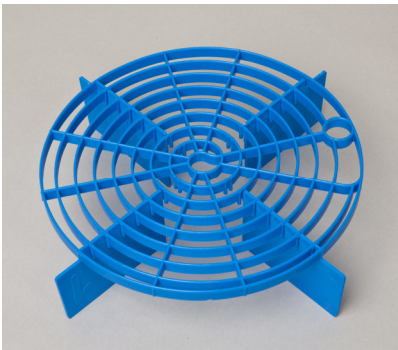

LATEX GLOVES: 99p PER BOX OF 100

No picture - we all know what latex gloves look like!

SCRATCH SHIELD BLUE: £2.75

Also available in black or red at normal prices. Boxes of 20 but can split if needed.