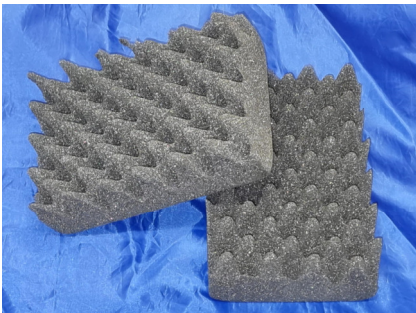

## **SCRATCH SHIELD BLUE: £2.75**

Also available in black or red at normal prices. Boxes of 20 but can split if needed.

---