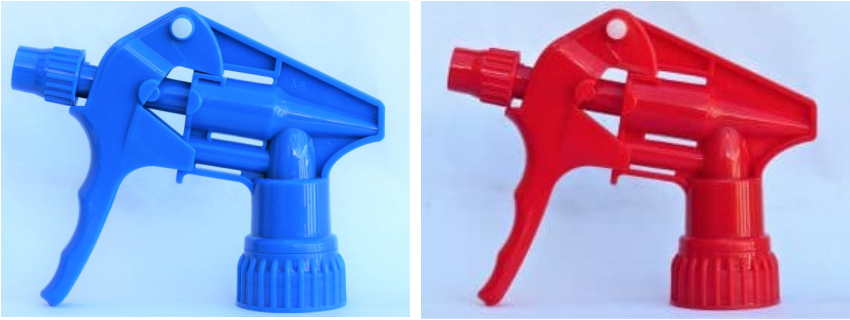

STOCK CLEARANCE OFFERS UPDATED AUGUST

DART TRIGGERS: 16p each

Solid blue, solid red or solid white.

28/400 neck. Available in 9.25" or 7.5" dip tube length.

Box size: 200

Sold in multiples of 200 only.